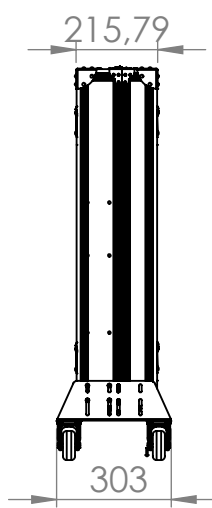

2

1

B

B

A

A

SWEDX

TITLE:

SIZE	DWG. NO.	REV
A	FC50	

SCALE: 1:20

SHEET 1 OF 1

2

1