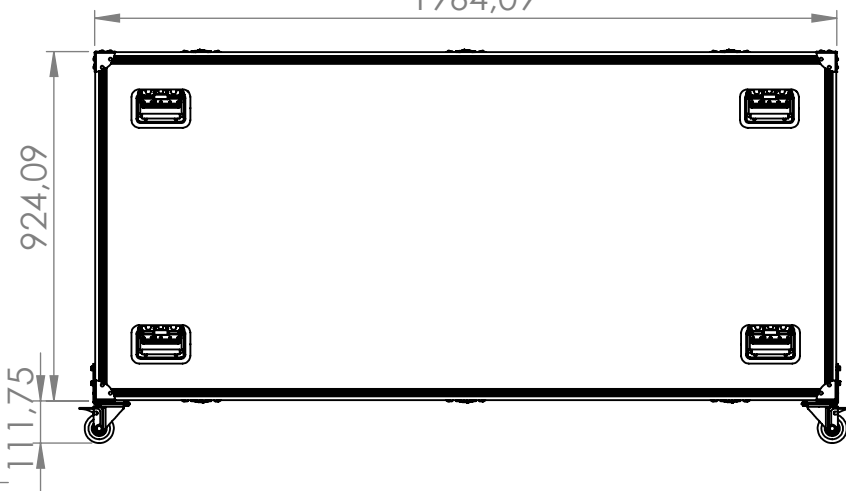

2

1

B

B

A

A

SWEDX

TITLE:

SIZE	DWG. NO.	REV
A	FC50	

SCALE: 1:20

SHEET 1 OF 1

2

1