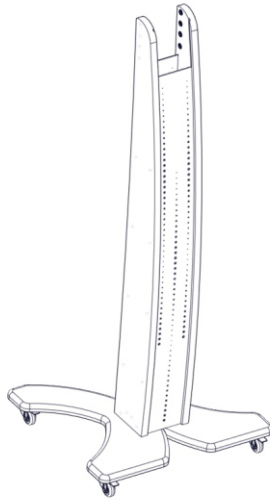

SWEDX SWS-151 Assembly Guide

Ⓐ M6x12mm 28pcs

Ⓒ M6x16mm 4pcs

Ⓔ 1,5" wheel 4pcs

Ⓑ M6x30mm 8pcs

Ⓓ Rubber feet 4pcs

1

Wheel or Rubber feet (D) to be mounted on the base

2

3

4

5

6

7

8

9

10

11

12

13

14