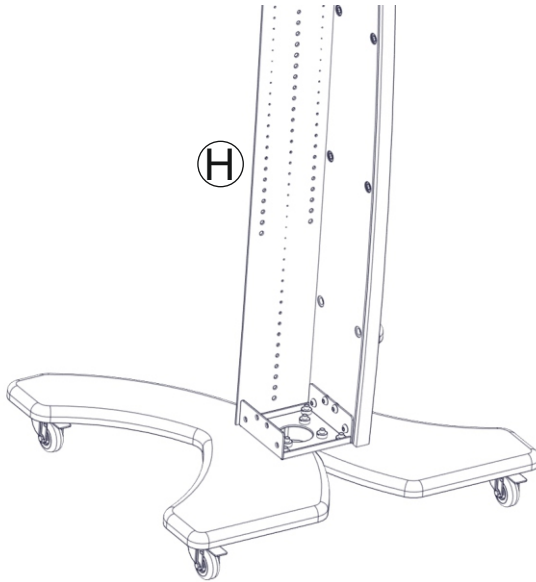

SWEDX SWS-151 Assembly Guide

Ⓐ M6x12mm 28pcs

Ⓒ M6x16mm 4pcs

Ⓔ 1,5" wheel 4pcs

Ⓑ M6x30mm 8pcs

Ⓓ Rubber feet 4pcs

1

Wheel or Rubber feet (D) to be mounted on the base

2

3

4

5

6

7

8

9