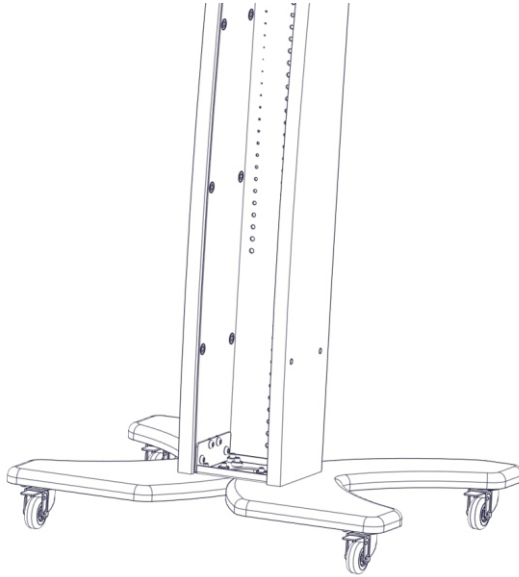

SWEDX SWS-151 Assembly Guide

Ⓐ M6x12mm 28pcs

Ⓒ M6x16mm 4pcs

Ⓔ 1,5" wheel 4pcs

Ⓑ M6x30mm 8pcs

Ⓓ Rubber feet 4pcs

1

Wheel or Rubber feet (D) to be mounted on the base

2

3

4

5

6

7

8

9