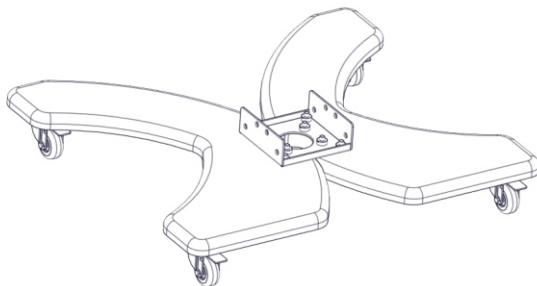

SWEDX SWS-151 Assembly Guide

Ⓐ M6x12mm 28pcs

Ⓒ M6x16mm 4pcs

Ⓔ 1,5" wheel 4pcs

Ⓑ M6x30mm 8pcs

Ⓓ Rubber feet 4pcs

1

Wheel or Rubber feet (D) to be mounted on the base

2

3

4

5

6

7

8

9