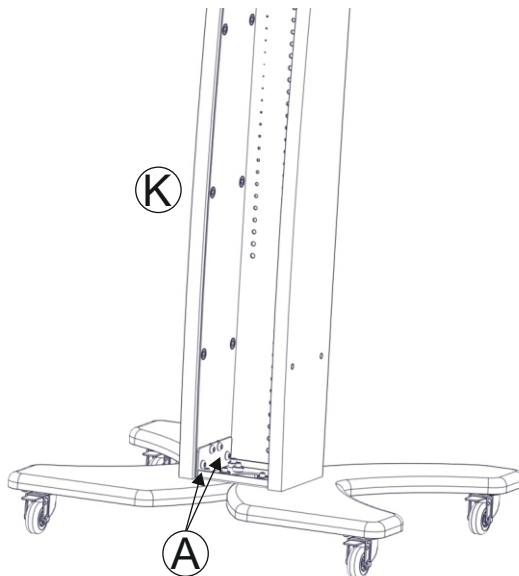

SWEDX SWS-151 Assembly Guide

Ⓐ M6x12mm 28pcs

Ⓒ M6x16mm 4pcs

Ⓔ 1,5" wheel 4pcs

Ⓑ M6x30mm 8pcs

Ⓓ Rubber feet 4pcs

1

Wheel or Rubber feet (D) to be mounted on the base

2

3

4

5

6

7

8

9