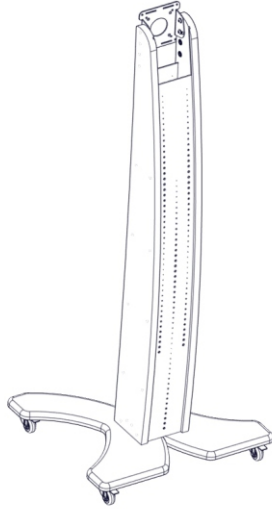

SWEDX SWS-151 Assembly Guide

Ⓐ M6x12mm 28pcs

Ⓒ M6x16mm 4pcs

Ⓔ 1,5" wheel 4pcs

Ⓑ M6x30mm 8pcs

Ⓓ Rubber feet 4pcs

1

Wheel or Rubber feet (D) to be mounted on the base

10

11

12

13

14