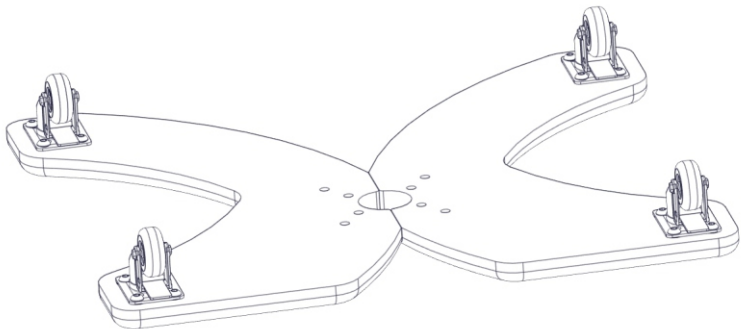

1

Wheel or Rubber feet (D) to be mounted on the base

2