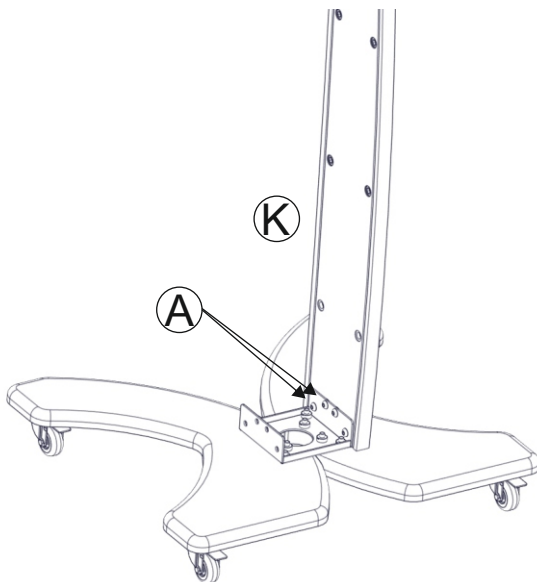

SWEDX SWS-151 Assembly Guide

Ⓐ M6x12mm 28pcs

Ⓒ M6x16mm 4pcs

Ⓔ 1,5" wheel 4pcs

Ⓑ M6x30mm 8pcs

Ⓓ Rubber feet 4pcs

1

Wheel or Rubber feet (D) to be mounted on the base

2

3

4

5

6

7

8

9