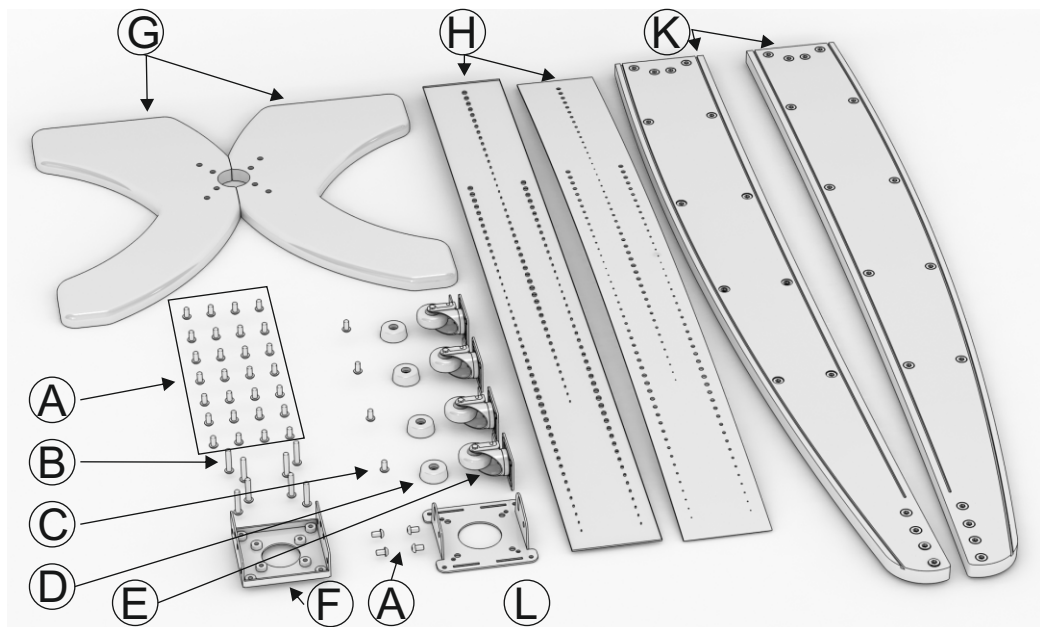

SWEDX SWS-151 Assembly Guide

Ⓐ M6x12mm 28pcs

Ⓒ M6x16mm 4pcs

Ⓔ 1,5" wheel 4pcs

Ⓑ M6x30mm 8pcs

Ⓓ Rubber feet 4pcs

1

Wheel or Rubber feet (D) to be mounted on the base

2

3

4

5

6

7

8

9