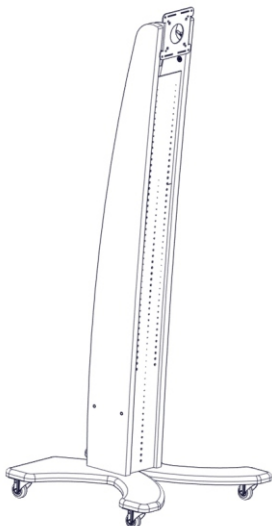

SWEDX SWS-151 Assembly Guide

Ⓐ M6x12mm 28pcs

Ⓒ M6x16mm 4pcs

Ⓔ 1,5" wheel 4pcs

Ⓑ M6x30mm 8pcs

Ⓓ Rubber feet 4pcs

1

Wheel or Rubber feet (D) to be mounted on the base